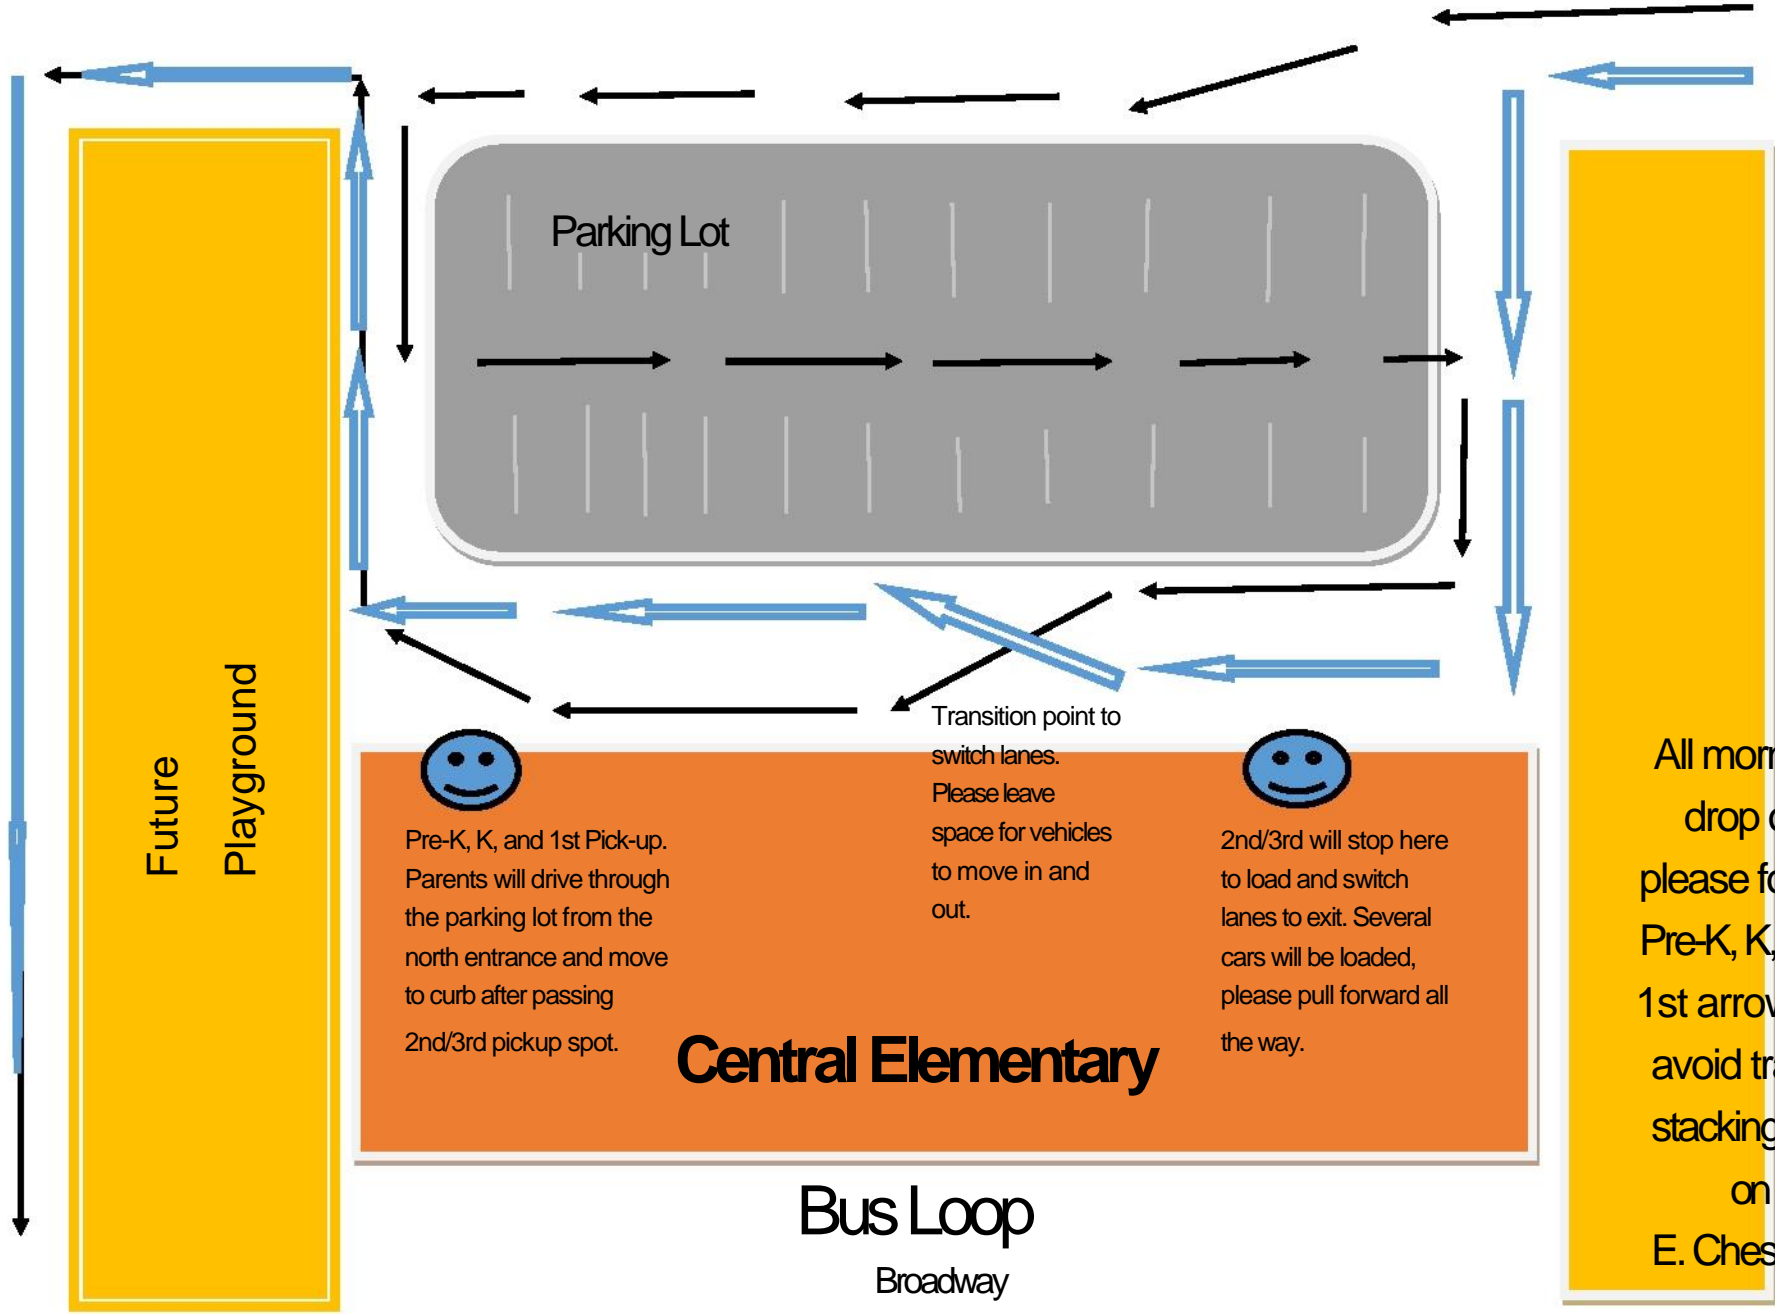

Key:

Pre-K, K, & 1st      2nd & 3rd

Pre-K, K, and 1st Pick-up. Parents will drive through the parking lot from the north entrance and move to curb after passing 2nd/3rd pickup spot.

2nd/3rd will stop here to load and switch lanes to exit. Several cars will be loaded, please pull forward all the way.

Transition point to switch lanes. Please leave space for vehicles to move in and out.

**Central Elementary**

All morning drop off please follow Pre-K, K, and 1st arrows to avoid traffic stacking up on E. Chestnut.

\*\*\*For safety all students will be loaded at the curb. \*\*\*